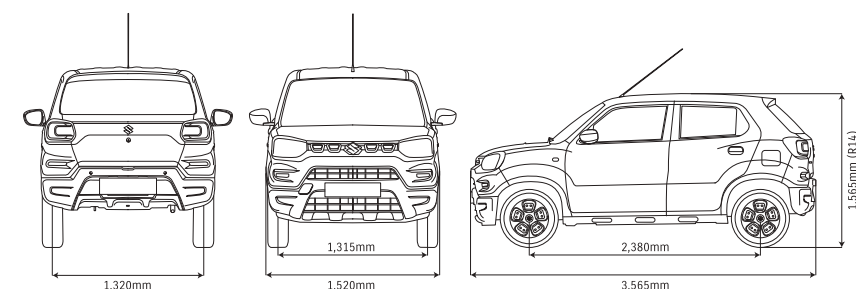

DIMENSI KENDARAAN / DIMENSION OF VEHICLE

Min. Turning Radius	m	4,5
Ground Clearance	mm	180

SPESIFIKASI TAMBAHAN / ADDITIONAL SPECIFICATIONS

MT

AGS

Seating Capacity		4	
Fuel Tank Capacity		27L	
Engine Type		K10C	
Number of Valves		12	
Perbandingan Gigi / Gear Ratio	1st	3.545	3.545
	2nd	1.864	1.864
	3rd	1.240	1.240
	4th	0.906	0.906
	5th	0.718	0.697
	Mundur / Reverse	3.273	3.273
Perbandingan Gigi Akhir / Final Gear Ratio		4.471	4.706
Steering System		Rack and Pinion	
Ukuran Ban		165/70R14	
Gross Vehicle Weight		1170 1170	

DAFTAR PERLENGKAPAN / EQUIPMENT LIST

Engine		Petrol 1.0L
Drive System		2WD
Seating Capacity		4
CHASSIS		
Tyres and Wheels	165/70R14 + Alloy Wheels	•
Spare Tyre and Wheel	165/70R14 + Steel Wheel	•
EXTERIOR		
Bumper	Body Coloured	•
Front Grille	Black	•
Outside Door Handles	Body Coloured	•
VISIBILITY		
Headlamps	Halogen Multireflector	•
Wipers	Front: 2-speed (low, high) + intermittent + washer	•
Rear Back Door Defogger		•
Outside Door Mirrors	Body Coloured	•
	Electric	•
Day/Night Rearview Mirror	Manual Dimming	•
STEERING AND INSTRUMENT PANEL		
3-Spoke Steering Wheel		•
Power Steering		•
Meter Illumination		•
DRIVING AMENITIES		
Electric Windows	Front	•
Remote Controlled Door Locks	With Hazard Lamp Answerback function	•
Air Conditioner	Manual	•
Heater		•
Audio	Antenna	•
	Front Speakers	2
INTERIOR		
Cabin Lights	Front Cabin Light (3-Position)	•
Sun Visors	Driver's Side	•
	Passenger's Side	•
Assist Grips	Passenger's Side	•
	Rear x2	•
Cup Holder	Front x2	•
Bottle Holder	Front x2	•
12V Accessory Socket	Front Console	•
USB Ports	Front Console	•
Fuel Lid Opener		•
Tailgate Opener		•
Inside Door Handles	Black	•
Storage Pockets	Front Door	•
SEATS		
Front Seats	Head Restraints (Integrated Type)	•
Rear Seats	Bench Seat	•
	Neck Rests x2	•
SAFETY AND SECURITY		
ABS		•
Parking Sensors	Rear	•
SRS Front Dual Airbags		•
Seatbelts	Front: 3-Point ELR Seatbelts with Pretensioners and Force Limiters	•
	Rear: 3-Point ELR Seatbelts (Side)	•
Childproof Rear Door Locks		•
Immobilizer		•

SELECTION OF COLORS

Informasi lebih lanjut hubungi:

Sale Distributor:
PT SUZUKI INDOMOBILE SALES

www.suzuki.co.id

Follow us on @suzukiindonesia

Find us on suzukiindonesia

Follow us on @suzuki.id

Follow us on @suzuki.id

HALO SUZUKI 0800 1100 800

Powered by ECSTAR

02/2023

YOUR GEAR