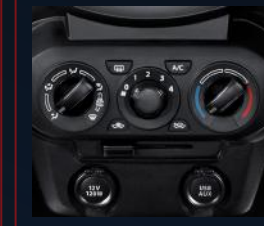

Control A/C with Heater

Atur suhu kabin sekarang makin gampang